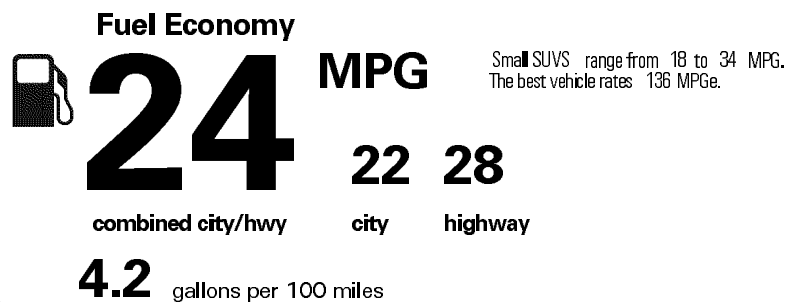

\$37,385.00

Not Original - Copy

Created on 2017-12-22 07:08:58 (UTC)

EPA DOT Fuel Economy and Environment

Gasoline Vehicle

You spend \$2,000
 more in fuel costs over 5 years compared to the average new vehicle.