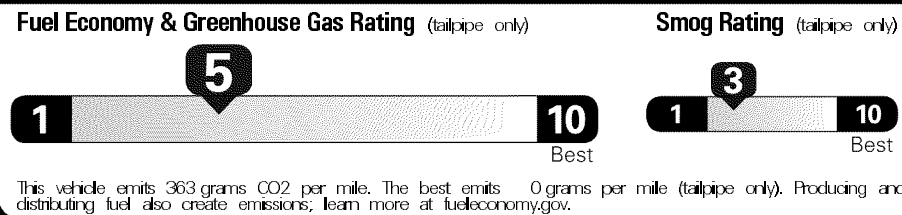

Actual results will vary for many reasons, including driving conditions and how you drive and maintain your vehicle. The average new vehicle gets 27 MPG and costs $6,750 to fuel over 5 years. Cost estimates are based on 15,000 miles per year at $2.80 per gallon. MPGe is miles per gasoline gallon equivalent. Vehicle emissions are a significant cause of climate change and smog.

fueleconomy.gov

Calculate personalized estimates and compare vehicles

SUB-TOTAL $44,562.00
DELIVERY, PROCESSING AND HANDLING FEE 995.00
TOTAL $45,557.00

GOVERNMENT 5-STAR SAFETY RATINGS

Overall Vehicle Score ★★★★★
Based on the combined ratings of frontal, side and rollover. Should ONLY be compared to other vehicles of similar size and weight.

Frontal Crash Driver Passenger ★★★★★
Based on the risk of injury in a frontal impact. Should ONLY be compared to other vehicles of similar size and weight.

Side Crash Front seat Rear seat ★★★★★
Based on the risk of injury in a side impact.

Rollover ★★★★★
Based on the risk of rollover in a single-vehicle crash.

APPLICABLE FEDERAL TAXES NOT INCLUDED

Manufacturer's suggested retail price includes manufacturer's recommended pre-delivery service.

License and title fees, state, local and applicable federal taxes, and dealer installed options and accessories are not included in the manufacturer's suggested retail price.

LEXUS NEW VEHICLE LIMITED WARRANTY
Limited warranty coverage highlights include
^ 4YR / 50000 mile basic coverage
^ 6YR / 70000 mile powertrain coverage
^ 6YR / Unlimited mile corrosion perforation warranty

See your Warranty and Services Guide for details.

LEXUS IS PLEASED TO OFFER THE FOLLOWING OWNER SUPPORT PACKAGE WITH EACH NEW LEXUS
^ 24 hour, 365 day/yr. roadside assistance plan
^ Complimentary 1st and 2nd scheduled maintenance services
^ Lodging for emergency breakdown 100 miles from home

An extended service contract may be available for this vehicle. Ask dealer for details

355A22 196 LK N-1038R L037

Star ratings range from 1 to 5 stars (★★★★★) with 5 being the highest.
Source: National Highway Traffic Safety Administration (NHTSA)
www.safercar.gov or 1-888-327-4236