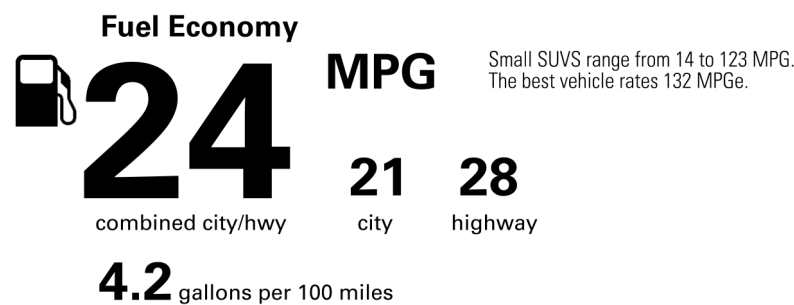

Not Original - Copy

Created on 2023-02-09 21:28:05 (UTC)

EPA DOT Fuel Economy and Environment

Gasoline Vehicle

You spend \$3,500
 more in fuel costs over 5 years compared to the average new vehicle.

Annual fuel cost \$2,300