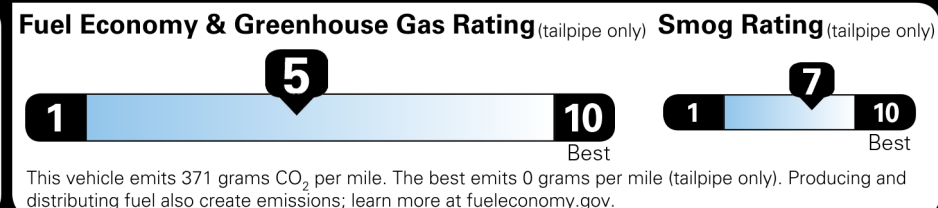

Not Original - Copy

Created on 2023-02-09 21:28:05 (UTC)

EPA DOT Fuel Economy and Environment

Gasoline Vehicle

You spend \$3,500
 more in fuel costs over 5 years compared to the average new vehicle.

Annual fuel cost \$2,300