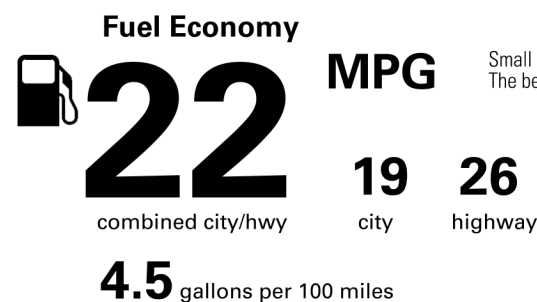

\$46,620.00

Not Original Copy

Created on 2021-06-11 14:23:51 (UTC)

EPA DOT Fuel Economy and Environment

Gasoline Vehicle

You spend \$1,750 more in fuel costs over 5 years compared to the average new vehicle.

Annual fuel cost \$1,850

Actual results will vary for many reasons, including driving conditions and how you drive and maintain your vehicle. The average new vehicle gets 27 MPG and costs \$7,500 to fuel over 5 years. Cost estimates are based on 15,000 miles per year at \$2.70 per gallon. MPGe is miles per gasoline gallon equivalent. Vehicle emissions are a significant cause of climate change and smog.