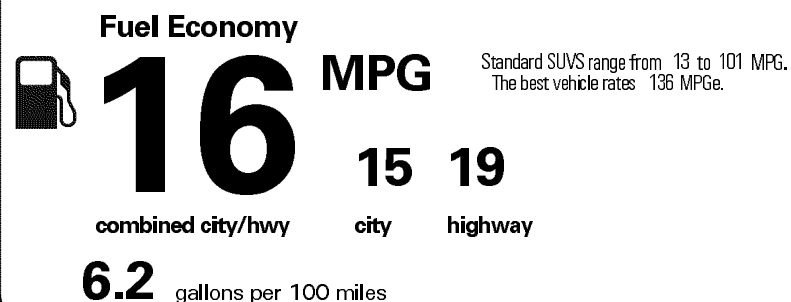

MANUFACTURER'S SUGGESTED RETAIL PRICE

- ** Mark Levinson Premium Surround Sound Audio: 17-speaker, 330 Watts, 7.1-Channel Architecture, Automatic Sound Levelizer (ASL), Single Disc DVD/CD Player 1,145.00
- ** Panoramic View and Multi-Terrain Monitors 800.00
- ** Cargo Net/Cargo Mat/Wheel Locks & Key Gloves 285.00
- ** All-Weather Floor Liners with Cargo Mat 345.00
- ** Tow Hitch with Ball Mount 655.00

\$64,265.00

Not Original - Copy

Created on 2020-06-03 05:12:38 (UTC)

EPA DOT Fuel Economy and Environment

Gasoline Vehicle

You spend \$7,750 more in fuel costs over 5 years compared to the average new vehicle.