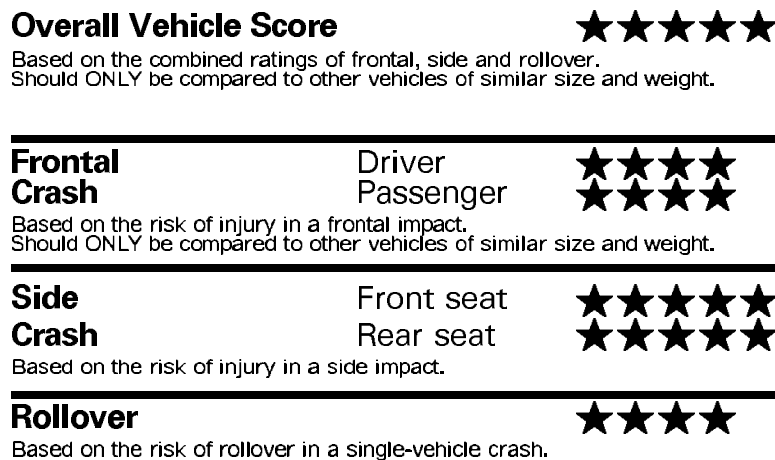

fueleconomy.gov
 Calculate personalized estimates and compare vehicles

GOVERNMENT 5-STAR SAFETY RATINGS

Star ratings range from 1 to 5 stars (★★★★★) with 5 being the highest.
 Source: National Highway Traffic Safety Administration (NHTSA)
 www.safercar.gov or 1-888-327-4236