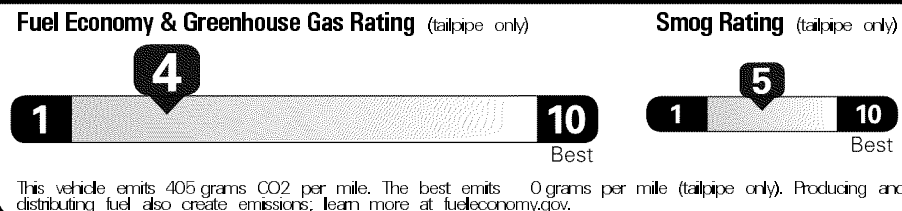

Actual results will vary for many reasons, including driving conditions and how you drive and maintain your vehicle. The average new vehicle gets 27 MPG and costs $7,000 to fuel over 5 years. Cost estimates are based on 15,000 miles per year at $2.55 per gallon. MPGe is miles per gasoline gallon equivalent. Vehicle emissions are a significant cause of climate change and smog.

fueleconomy.gov
Calculate personalized estimates and compare vehicles