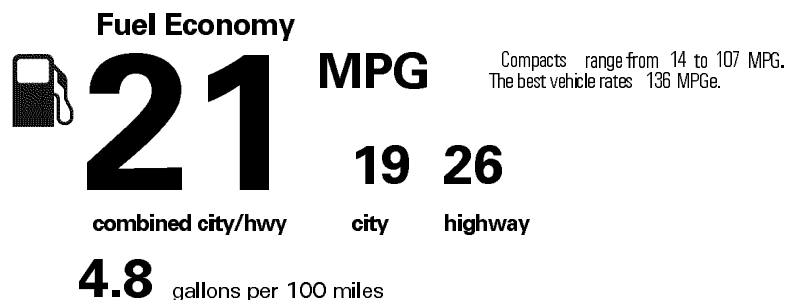

DESCRIPTION **2019 / 9506A IS300 AWD SEDAN**
 COLOR **REDLINE**
 VIN **JTHC81D28K5035302**
 FINAL ASSEMBLY POINT **TAHARA, AICHI, JAPAN**

Delivered by Truck to:
 LEXUS OF QUAD CITIES
 101 W. KIMBERLY ROAD
 DAVENPORT IA52806

MANUFACTURER'S SUGGESTED RETAIL PRICE

- ** 18-in Mesh Alloy Wheels 855.00
- FR: 225/40R18 & RR: 255/35R18, All Season Tires
- ** Navigation Package: 1,745.00
- Navigation System with 10.3-in Color Multimedia Display, Lexus Enform Destination Assist (Complimentary for the First Year of Ownership) and Electrochromic Auto-Dimming Rearview Mirror
- ** Intuitive Parking Assist 500.00
- ** Premium Package: 1,070.00
- Lexus Memory System For Drivers Seat, Outside Mirrors And Steering Column, Blind Spot Monitor with Rear Cross-Traffic Alert (Includes Blind Spot Monitor Complimentary Credit of \$600) , Electrochromic Heated Outside Mirrors with Auto Tilt-Down In Reverse, Power Tilt And Telescopic Steering Column, Rain Sensing Wipers And Heated and Ventilated Seats
- ** Heated Leather Steering Wheel 150.00
- ** All Weather Floor Liners 149.00
- ** Rear Lip Spoiler 389.00
- ** Trunk Mat/Cargo Net/Whl Locks/Rr Bumper App/Glove 334.00

\$40,760.00

Created on 2018-12-11 06:49:04 (UTC)

EPA DOT Fuel Economy and Environment

Gasoline Vehicle

You spend \$3,750 more in fuel costs over 5 years compared to the average new vehicle.

Annual fuel cost \$2,150