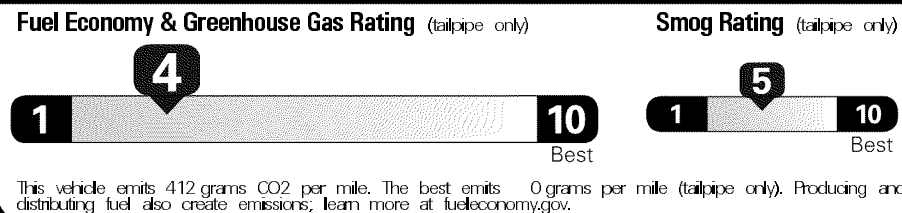

\$40,760.00

Created on 2018-12-11 06:49:04 (UTC)

EPA DOT Fuel Economy and Environment

Gasoline Vehicle

You spend \$3,750 more in fuel costs over 5 years compared to the average new vehicle.

Annual fuel cost \$2,150